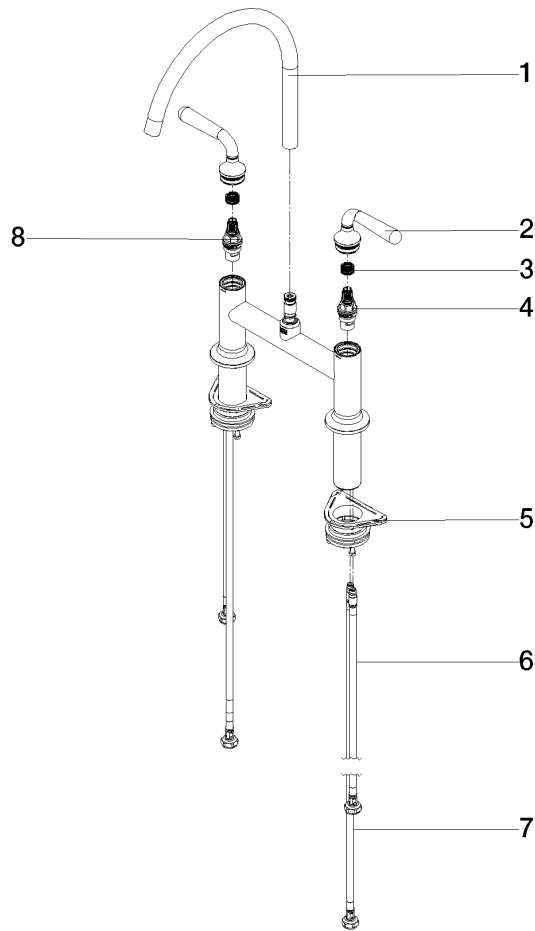

19 815 809

- 241mm projection
- pivotable spout 360°
- air-enriched flow
- max. flow 5.7 l/min at 3 bar flow pressure
- lead-free
- This product can help a building meet the requirements of Green Building Rating Systems, e.g. LEED®, BREEAM®, DGNB

	Chrome	19 815 809-00 0010
	Brushed Platinum	19 815 809-06 0010
	Platinum	19 815 809-08 0010
	Durabronze (23kt Gold)	19 815 809-09 0010
	Dark Chrome	19 815 809-19 0010
	Brushed Durabronze (23kt Gold)	19 815 809-28 0010
	Matte Black	19 815 809-33 0010
	Brushed Champagne (22kt Gold)	19 815 809-46 0010
	Champagne (22kt Gold)	19 815 809-47 0010
	Brushed Chrome	19 815 809-93 0010
	Brushed Dark Platinum	19 815 809-99 0010

Recommended miscellaneous

VAIA Dispenser with rosette - Chrome 82 434 809-00

Recommended miscellaneous

VAIA AIR SWITCH Control button - Chrome 10 713 809-00

19 815 809

Spare parts list

No.	Item Number	Name	Quantity used	Delivery time
1	90 28 22 396 01-00	spout	1	10
2	90 20 80 057 00-00	handle	2	10
3	90 12 12 232 00 90	fixing cap	2	2
4	90 90 03 130 00 90	top	1	2
5	04 30 11 040 00 90	fixing set	2	2
6	04 30 04 100 00 90	hose	2	2
7	04 30 04 103 00 90	hose	2	2
8	90 90 03 131 00 90	top	1	2